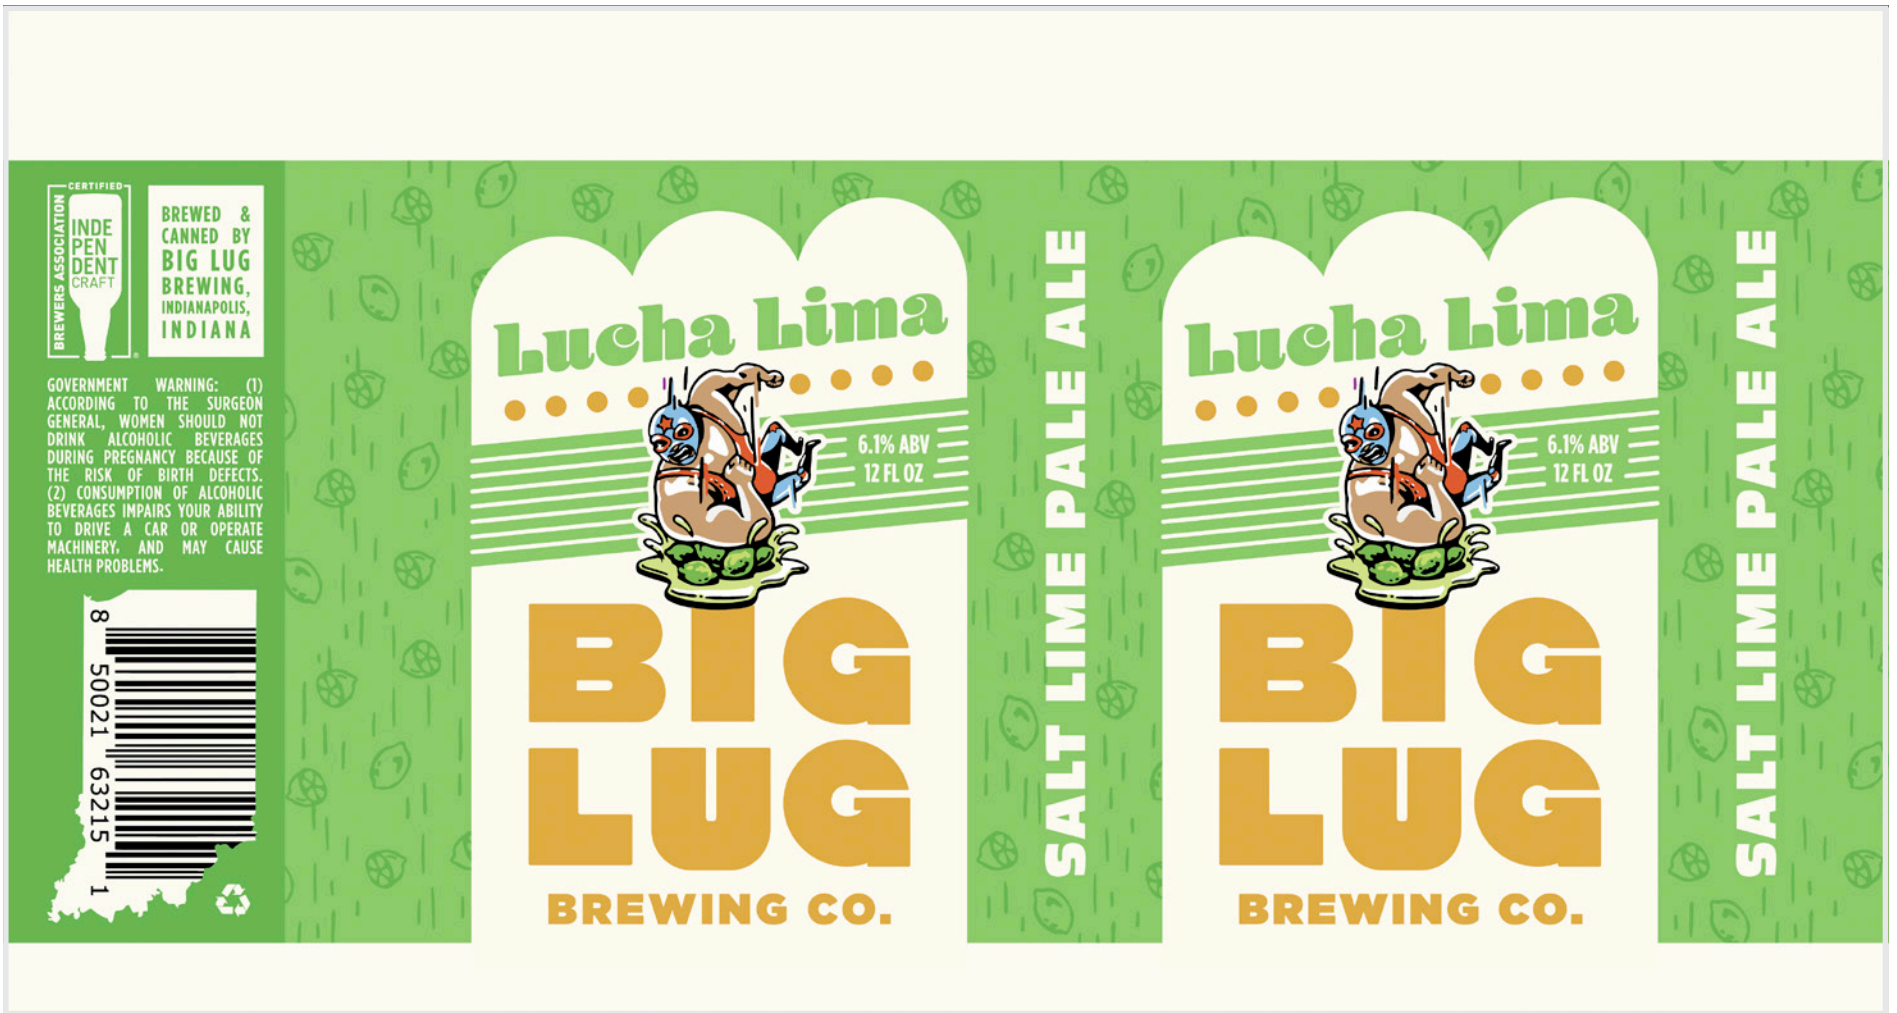

**BIG
LUG**
BREWING CO.

CAN DESIGN - LUCHA LIMA

BIG LUG BREWING CO. CAN DESIGN - LUCHA LIMA

THE SALT LIME PALE ALE

FIGHT FOR WHAT YOU WANT.

LUCHA LIMA. SALT LIME PALE ALE.

PREVIOUS BEER BRANDING

DESIGN INSPIRATION

CONCEPT #1 - CITRUS BODY SLAM

CONCEPT #1 - CITRUS BODY SLAM

BEER ICON

BEER PATTERN

PRIMARY COLOR

SECONDARY COLOR

CONCEPT #1 - CITRUS BODY SLAM

BEER LABEL

CONCEPT #2 - ULTIMATE SQUEEZE

CONCEPT #2 - ULTIMATE SQUEEZE

BEER ICON

BEER PATTERN

- LIME SQUEEZED IN A HEAD LOCK
- STAR PATTERN TO RESEMBLE KNOCK-OUT STARS AND MATCH THE STAR ON THE WRESTLING MASK.

PRIMARY COLOR

SECONDARY COLOR

CONCEPT #2 - ULTIMATE SQUEEZE

BEER LABEL

CONCEPT COMPARISON - ICONS

OKTOBERFEST

PIRATE CAT

ROSE WATER

SCREAMING HAIRY
ARMADILLO