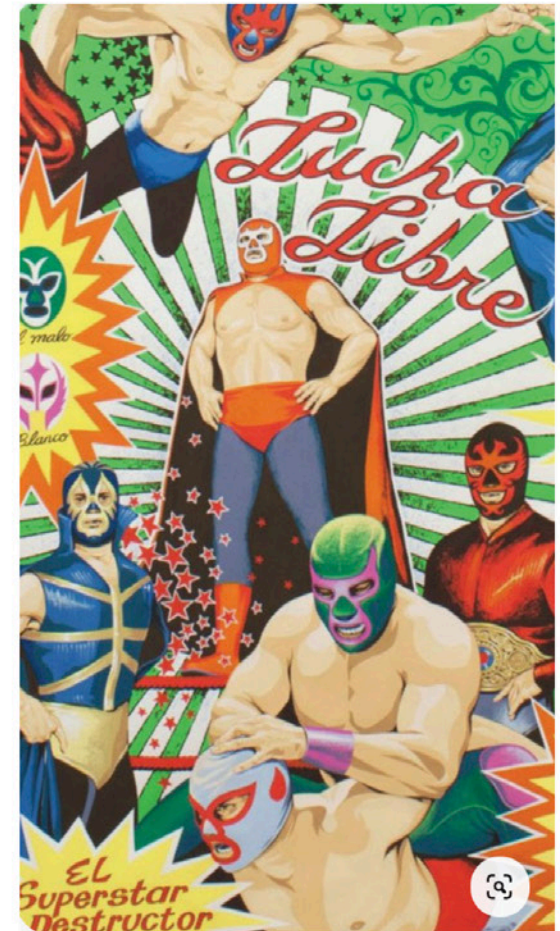

**BIG
LUG**
BREWING CO.

CAN DESIGN - LUCHA LIMA

BIG LUG BREWING CO. CAN DESIGN - LUCHA LIMA

THE SALT LIME PALE ALE

FIGHT FOR WHAT YOU WANT.

LUCHA LIMA. SALT LIME PALE ALE.

PREVIOUS BEER BRANDING

DESIGN INSPIRATION

CONCEPT #1 - CITRUS BODY SLAM

CONCEPT #1 - CITRUS BODY SLAM

BEER ICON

BEER PATTERN

PRIMARY COLOR

SECONDARY COLOR

CONCEPT #1 - CITRUS BODY SLAM

BEER LABEL

CONCEPT #2 - ULTIMATE SQUEEZE

CONCEPT #2 - ULTIMATE SQUEEZE

BEER ICON

BEER PATTERN

- LIME SQUEEZED IN A HEAD LOCK
- STAR PATTERN TO RESEMBLE KNOCK-OUT STARS AND MATCH THE STAR ON THE WRESTLING MASK.

PRIMARY COLOR

SECONDARY COLOR

CONCEPT #2 - ULTIMATE SQUEEZE

BEER LABEL

CONCEPT COMPARISON - ICONS

OKTOBERFEST

PIRATE CAT

ROSE WATER

SCREAMING HAIRY
ARMADILLO