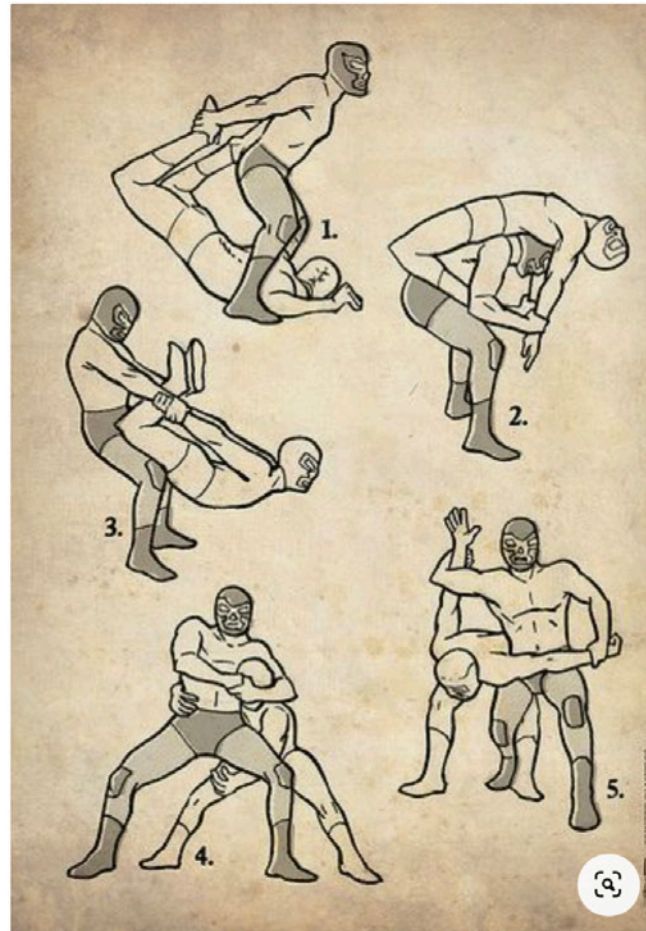

CONCEPT #1 - CITRUS BODY SLAM

CONCEPT #1 - CITRUS BODY SLAM

BEER ICON

BEER PATTERN

PRIMARY COLOR

SECONDARY COLOR

CONCEPT #1 - CITRUS BODY SLAM

BEER LABEL

CONCEPT #2 - ULTIMATE SQUEEZE

CONCEPT #2 - ULTIMATE SQUEEZE

BEER ICON

BEER PATTERN

- LIME SQUEEZED IN A HEAD LOCK
- STAR PATTERN TO RESEMBLE KNOCK-OUT STARS AND MATCH THE STAR ON THE WRESTLING MASK.

PRIMARY COLOR

SECONDARY COLOR

CONCEPT #2 - ULTIMATE SQUEEZE

BEER LABEL

CONCEPT COMPARISON - ICONS

OKTOBERFEST

PIRATE CAT

ROSE WATER

SCREAMING HAIRY
ARMADILLO

DIÄT PILS

WOODEN TOOTH

KING'S JIVE

THE DUKE

GOAT RANCH

KRISTOFFERSON

SCHAFFERHUND

HONEST WEIGHT