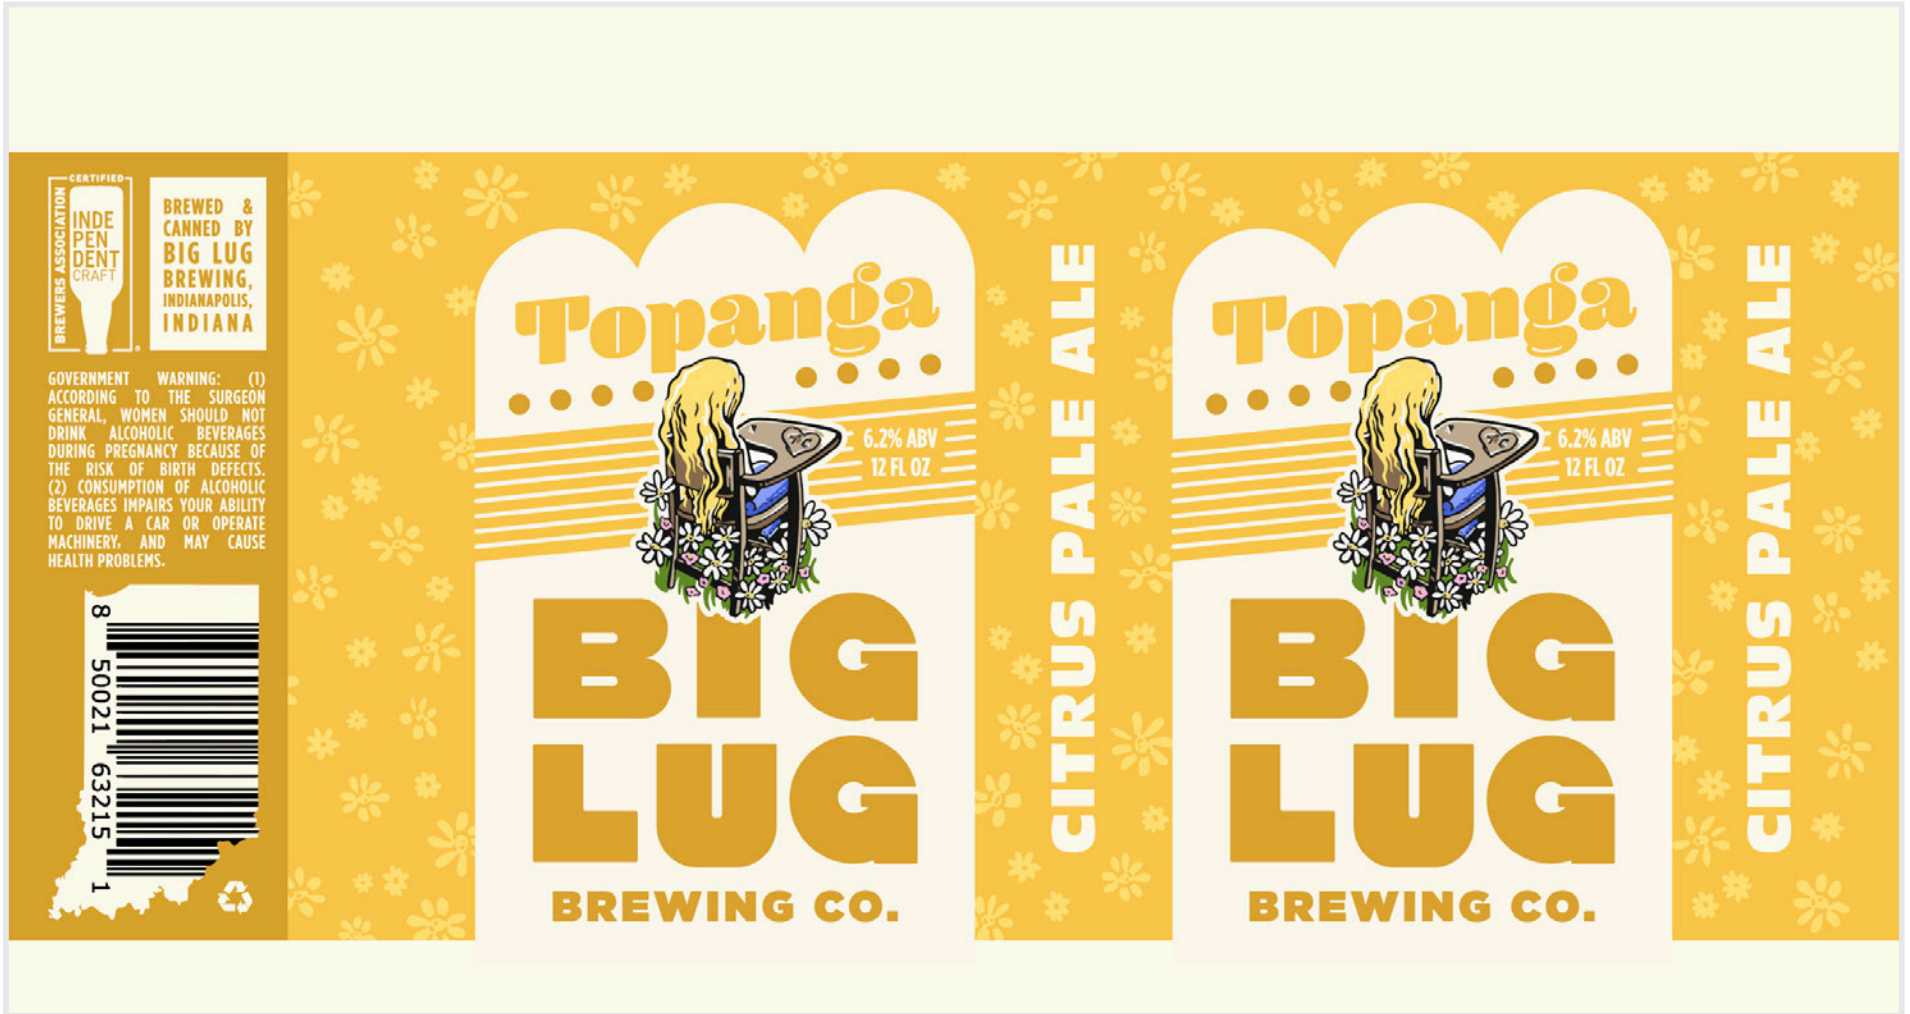

**BIG
LUG**
BREWING CO.

CAN DESIGN - TOPANGA

BIG LUG BREWING CO. CAN DESIGN - TOPANGA

EVERYONE HAS A FIRST CRUSH

CURRENT CAN DESIGN - DEVELOPED BY CODO DESIGN

CONCEPT #1 - COMPOSITION NOTEBOOK

CONCEPT #1 - COMPOSITION NOTEBOOK

BEER ICON

BEER PATTERN

PRIMARY COLOR

SECONDARY COLOR

CONCEPT #1 - COMPOSITION NOTEBOOK

CAN COMPARISON - BIG LUG 2022 CORE LINEUP

COMPOSITION NOTEBOOK

CONCEPT #2 - ASSIGNED SEATING

CONCEPT #2 - ASSIGNED SEATING

BEER ICON

BEER PATTERN - DEVELOPED BY CODO

PRIMARY COLOR

SECONDARY COLOR

CONCEPT #2 - ASSIGNED SEATING

CAN COMPARISON - BIG LUG 2022 CORE LINEUP

ASSIGNED SEATING

CONCEPT #3 - DAISY BREATH

CONCEPT #3 - DAISY BREATH

BEER ICON

- Markings resemble the real pirate cat
- Pose = stereotype that cats like fish
- Eye patch = pirate

BEER PATTERN

PRIMARY COLOR

SECONDARY COLOR

CONCEPT #3 - DAISY BREATH