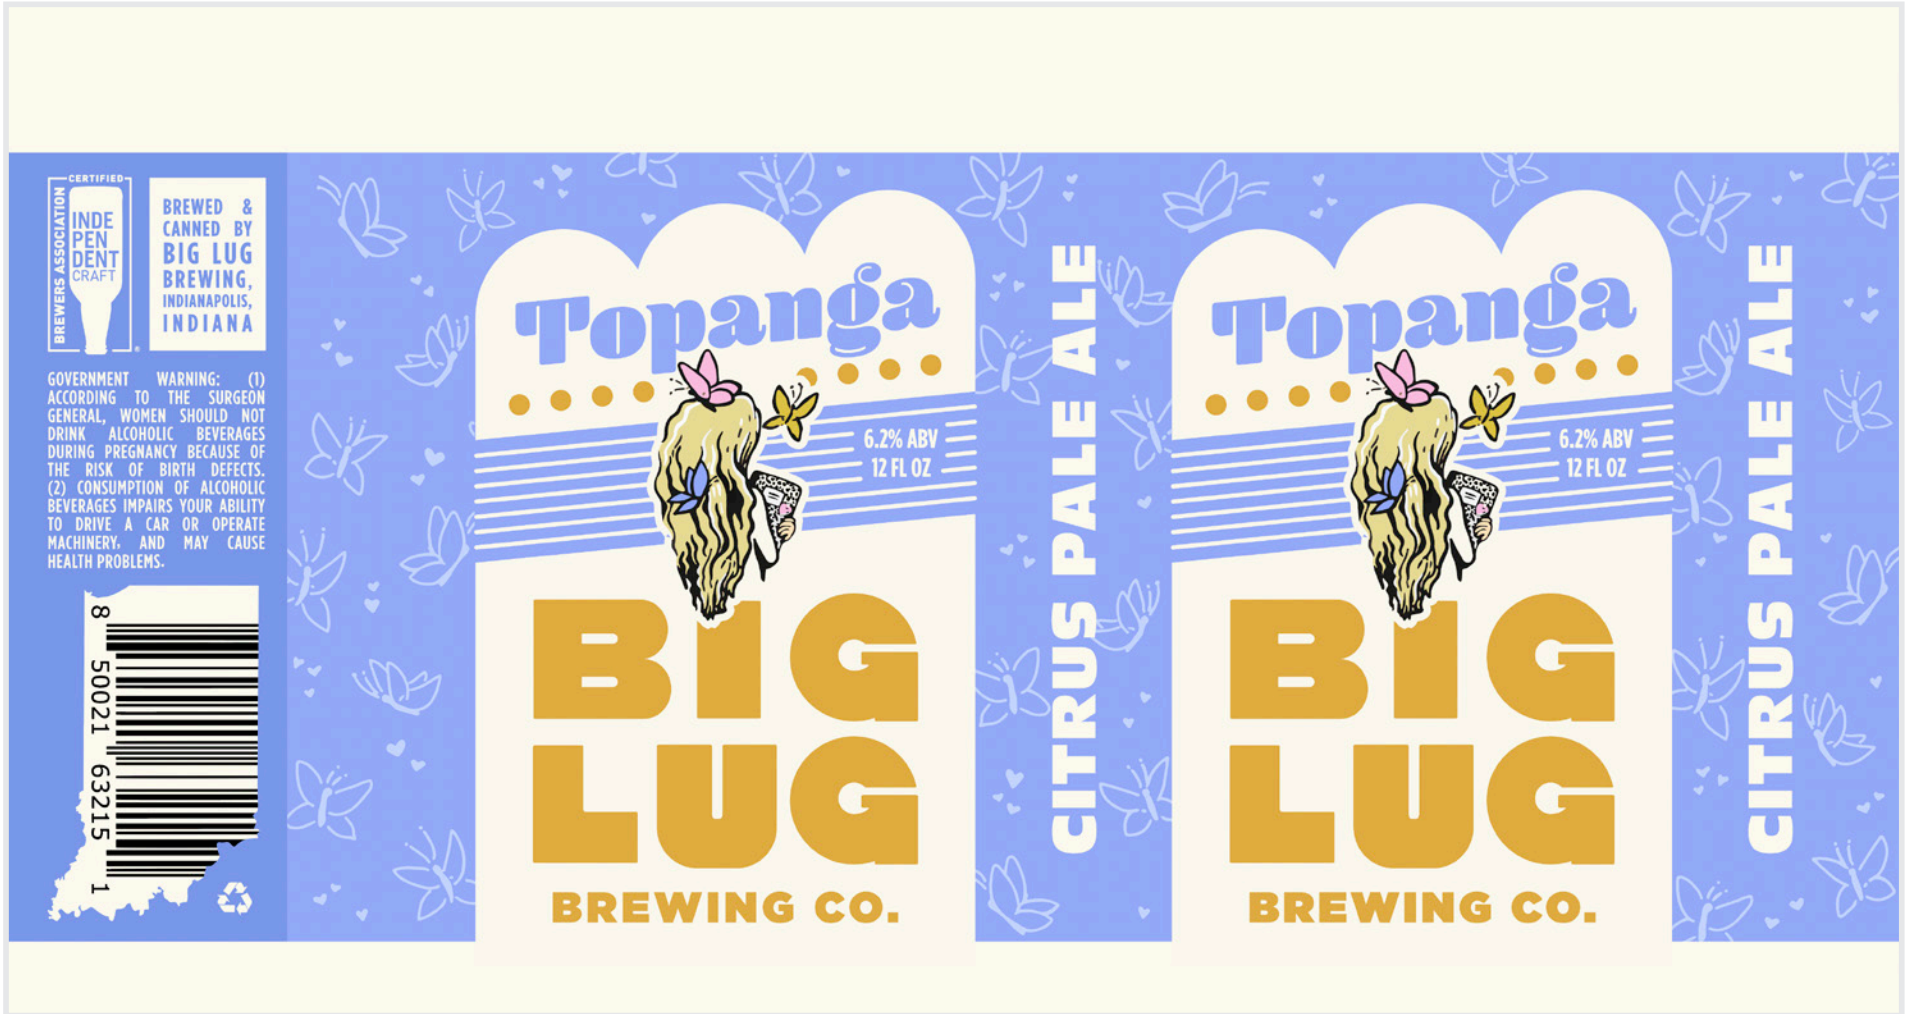

**BIG
LUG**
BREWING CO.

CAN DESIGN - TOPANGA

BIG LUG BREWING CO. CAN DESIGN - TOPANGA

EVERYONE HAS A FIRST CRUSH

CURRENT CAN DESIGN - DEVELOPED BY CODO DESIGN

CONCEPT #1 - COMPOSITION NOTEBOOK

CONCEPT #1 - COMPOSITION NOTEBOOK

BEER ICON

BEER PATTERN

PRIMARY COLOR

SECONDARY COLOR

CONCEPT #1 - COMPOSITION NOTEBOOK

CAN COMPARISON - BIG LUG 2022 CORE LINEUP

COMPOSITION NOTEBOOK

CONCEPT #2 - ASSIGNED SEATING

CONCEPT #2 - ASSIGNED SEATING

BEER ICON

BEER PATTERN - DEVELOPED BY CODO

PRIMARY COLOR

SECONDARY COLOR

CONCEPT #2 - ASSIGNED SEATING

CAN COMPARISON - BIG LUG 2022 CORE LINEUP

ASSIGNED SEATING

CONCEPT #3 - DAISY BREATH

CONCEPT #3 - DAISY BREATH

BEER ICON

- Markings resemble the real pirate cat
- Pose = stereotype that cats like fish
- Eye patch = pirate

BEER PATTERN

PRIMARY COLOR

SECONDARY COLOR

CONCEPT #3 - DAISY BREATH