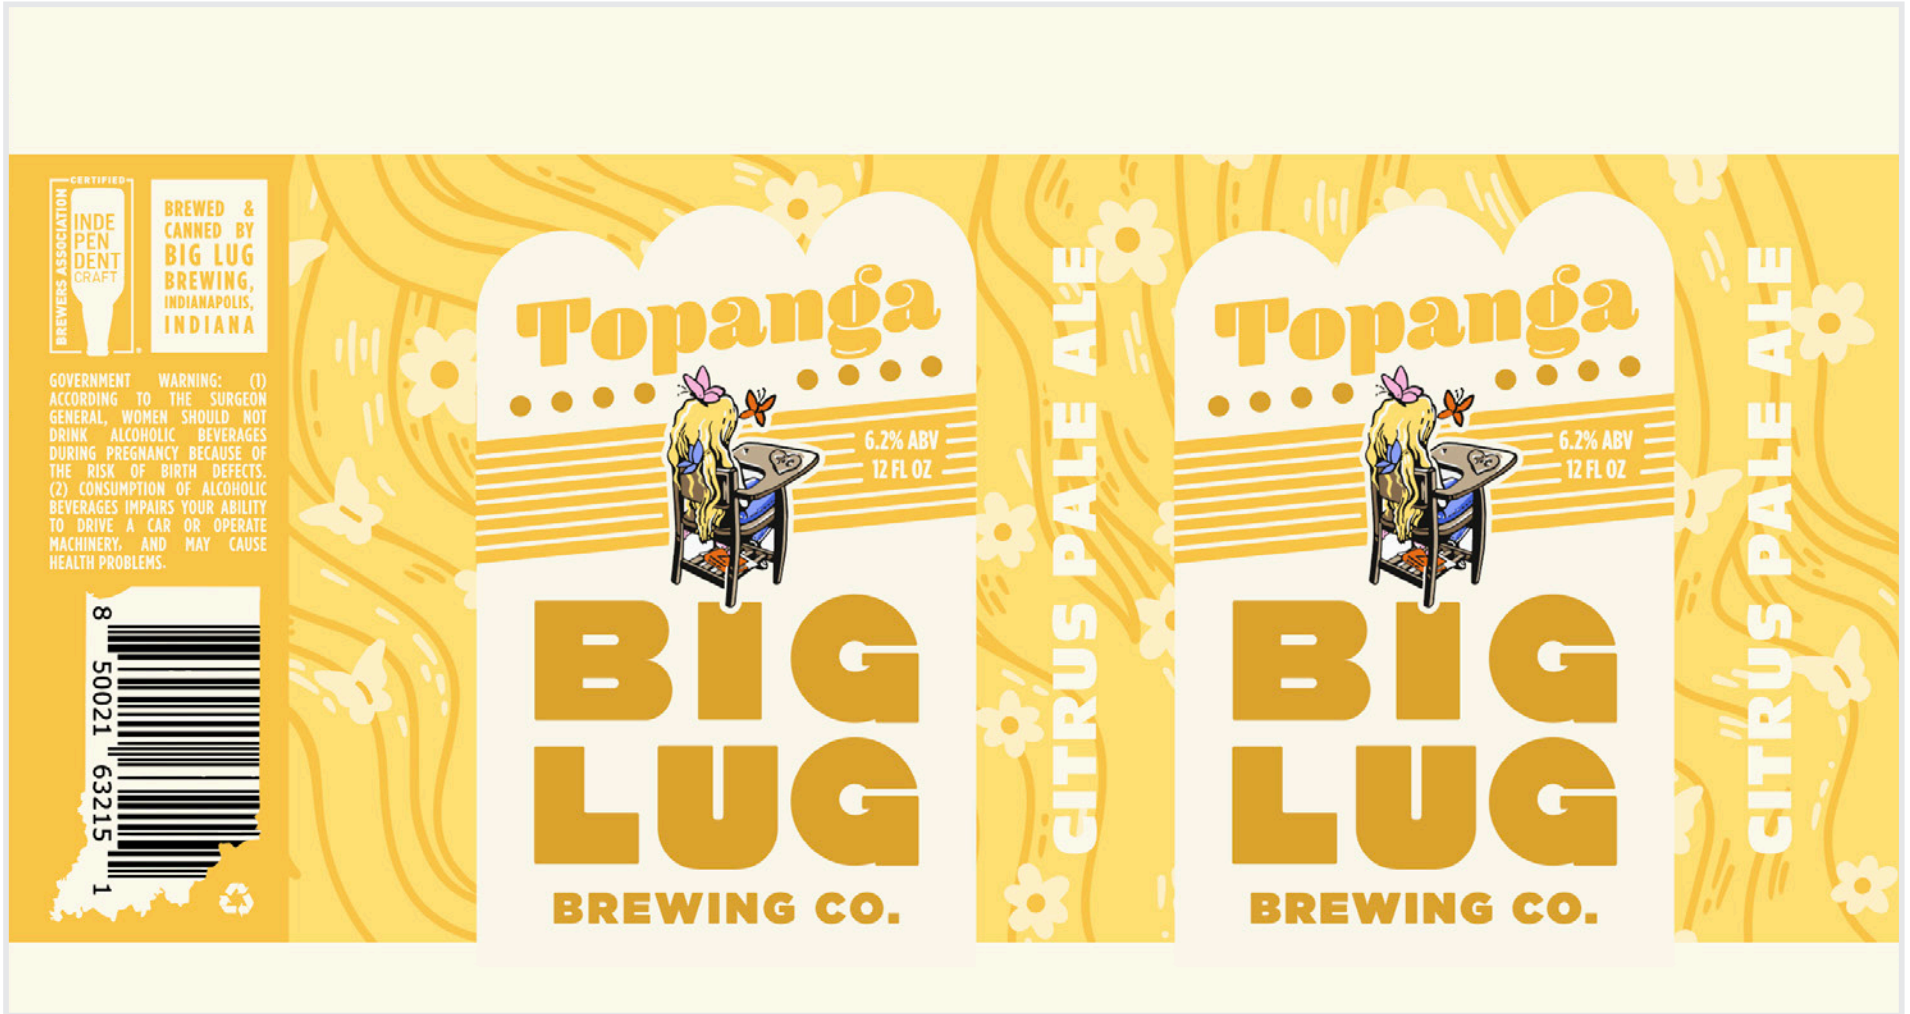

**BIG
LUG**
BREWING CO.

CAN DESIGN - TOPANGA

BIG LUG BREWING CO. CAN DESIGN - TOPANGA

EVERYONE HAS A FIRST CRUSH

CURRENT CAN DESIGN - DEVELOPED BY CODO DESIGN

CONCEPT #1 - COMPOSITION NOTEBOOK

CONCEPT #1 - COMPOSITION NOTEBOOK

BEER ICON

BEER PATTERN

PRIMARY COLOR

SECONDARY COLOR

CONCEPT #1 - COMPOSITION NOTEBOOK

CAN COMPARISON - BIG LUG 2022 CORE LINEUP

COMPOSITION NOTEBOOK

CONCEPT #2 - ASSIGNED SEATING

CONCEPT #2 - ASSIGNED SEATING

BEER ICON

BEER PATTERN - DEVELOPED BY CODO

PRIMARY COLOR

SECONDARY COLOR

CONCEPT #2 - ASSIGNED SEATING

CAN COMPARISON - BIG LUG 2022 CORE LINEUP

ASSIGNED SEATING

CONCEPT #3 - DAISY BREATH

CONCEPT #3 - DAISY BREATH

BEER ICON

- Markings resemble the real pirate cat
- Pose = stereotype that cats like fish
- Eye patch = pirate

BEER PATTERN

PRIMARY COLOR

SECONDARY COLOR

CONCEPT #3 - DAISY BREATH